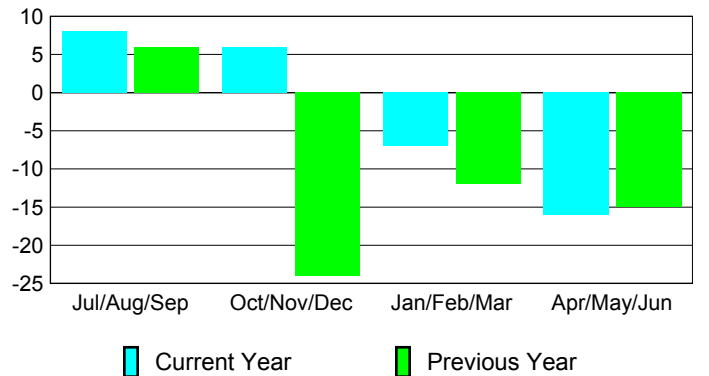

Membership Results
2009-2010

Membership
2008-2009

Month	Net Memb Goal	Actual New Memb	Actual Dropped Memb	Gain/Loss of Memb	Gain/Loss of Memb
Jul/Aug/Sep	16	36	-28	8	6
Oct/Nov/Dec	-9	41	-35	6	-24
Jan/Feb/Mar	17	22	-29	-7	-12
Apr/May/June	6	27	-43	-16	-15
Totals	30	126	-135	-9	-45

Membership Results 2009-2010

Goal, New, Dropped, Gain/Loss

Comparison of Membership Gain/Loss

Current Year Compared to the Previous Year

Gender Comparison 2009-2010

Jul/Aug/Sep

Oct/Nov/Dec

Jan/Feb/Mar