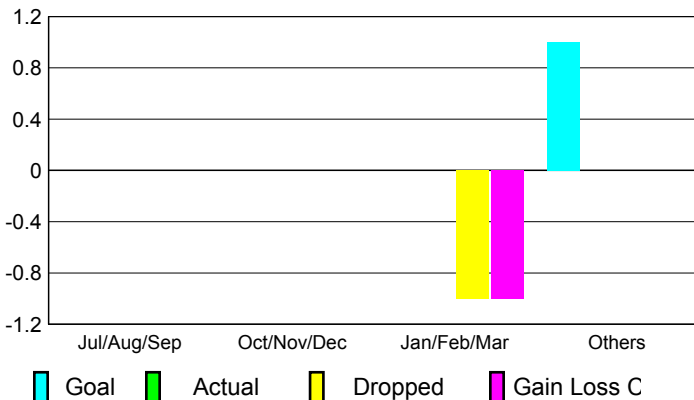

2009-2010 GMT Quarterly Report for District (or Undistricted) **District 105 E**

GMT: HOWARD PATRICK LEE

Location: ENGLAND

GMT CA: 4

CLUBS

Club Results
2009-2010

Clubs
2008-2009

Month	New Club Goal	Actual New Clubs	Actual Dropped Clubs	Gain/Loss of Clubs	Gain/Loss of Clubs
Jul/Aug/Sep	0	0	0	0	0
Oct/Nov/Dec	0	0	0	0	0
Jan/Feb/Mar	0	0	-1	-1	0
Apr/May/June	1	0	0	0	0
Totals	1	0	-1	-1	0

Club Results 2009-2010

Goal, New, Dropped, Gain/Loss

Comparison of Club Gain/Loss

Current Year Compared to the Previous Year

YTD Status Quo Clubs 2009-2010

Status Quo Clubs Compared to Status Quo Members

MEMBERSHIP

Membership Results
2009-2010

Membership
2008-2009

Month	Net Memb Goal	Actual New Memb	Actual Dropped Memb	Gain/Loss of Memb	Gain/Loss of Memb
Jul/Aug/Sep	16	36	-28	8	6
Oct/Nov/Dec	-9	41	-35	6	-24
Jan/Feb/Mar	17	22	-29	-7	-12
Apr/May/June	6	27	-43	-16	-15
Totals	30	126	-135	-9	-45