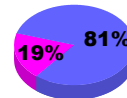

Membership Results
2009-2010

Membership
2008-2009

Month	Net Memb Goal	Actual New Memb	Actual Dropped Memb	Gain/Loss of Memb	Gain/Loss of Memb
Jul/Aug/Sep	16	36	-28	8	6
Oct/Nov/Dec	-9	41	-35	6	-24
Jan/Feb/Mar	17	22	-29	-7	-12
Apr/May/June	6	27	-43	-16	-15
Totals	30	126	-135	-9	-45

Membership Results 2009-2010

Goal, New, Dropped, Gain/Loss

Comparison of Membership Gain/Loss

Current Year Compared to the Previous Year

Gender Comparison 2009-2010

Jul/Aug/Sep

Oct/Nov/Dec

Jan/Feb/Mar

Apr/May/June

Male

Female