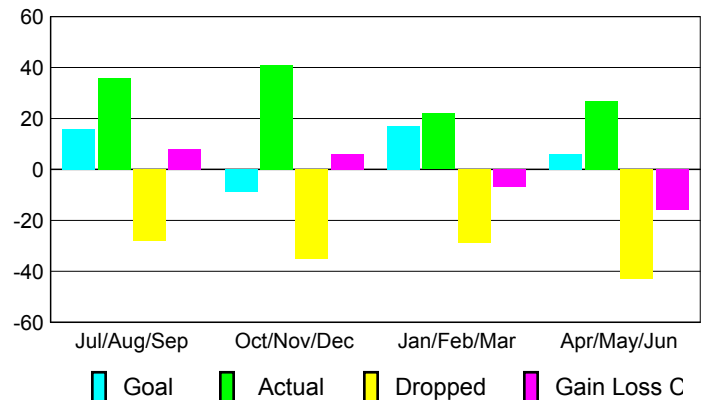

Membership Results 2009-2010

Goal, New, Dropped, Gain/Loss

Comparison of Membership Gain/Loss

Current Year Compared to the Previous Year